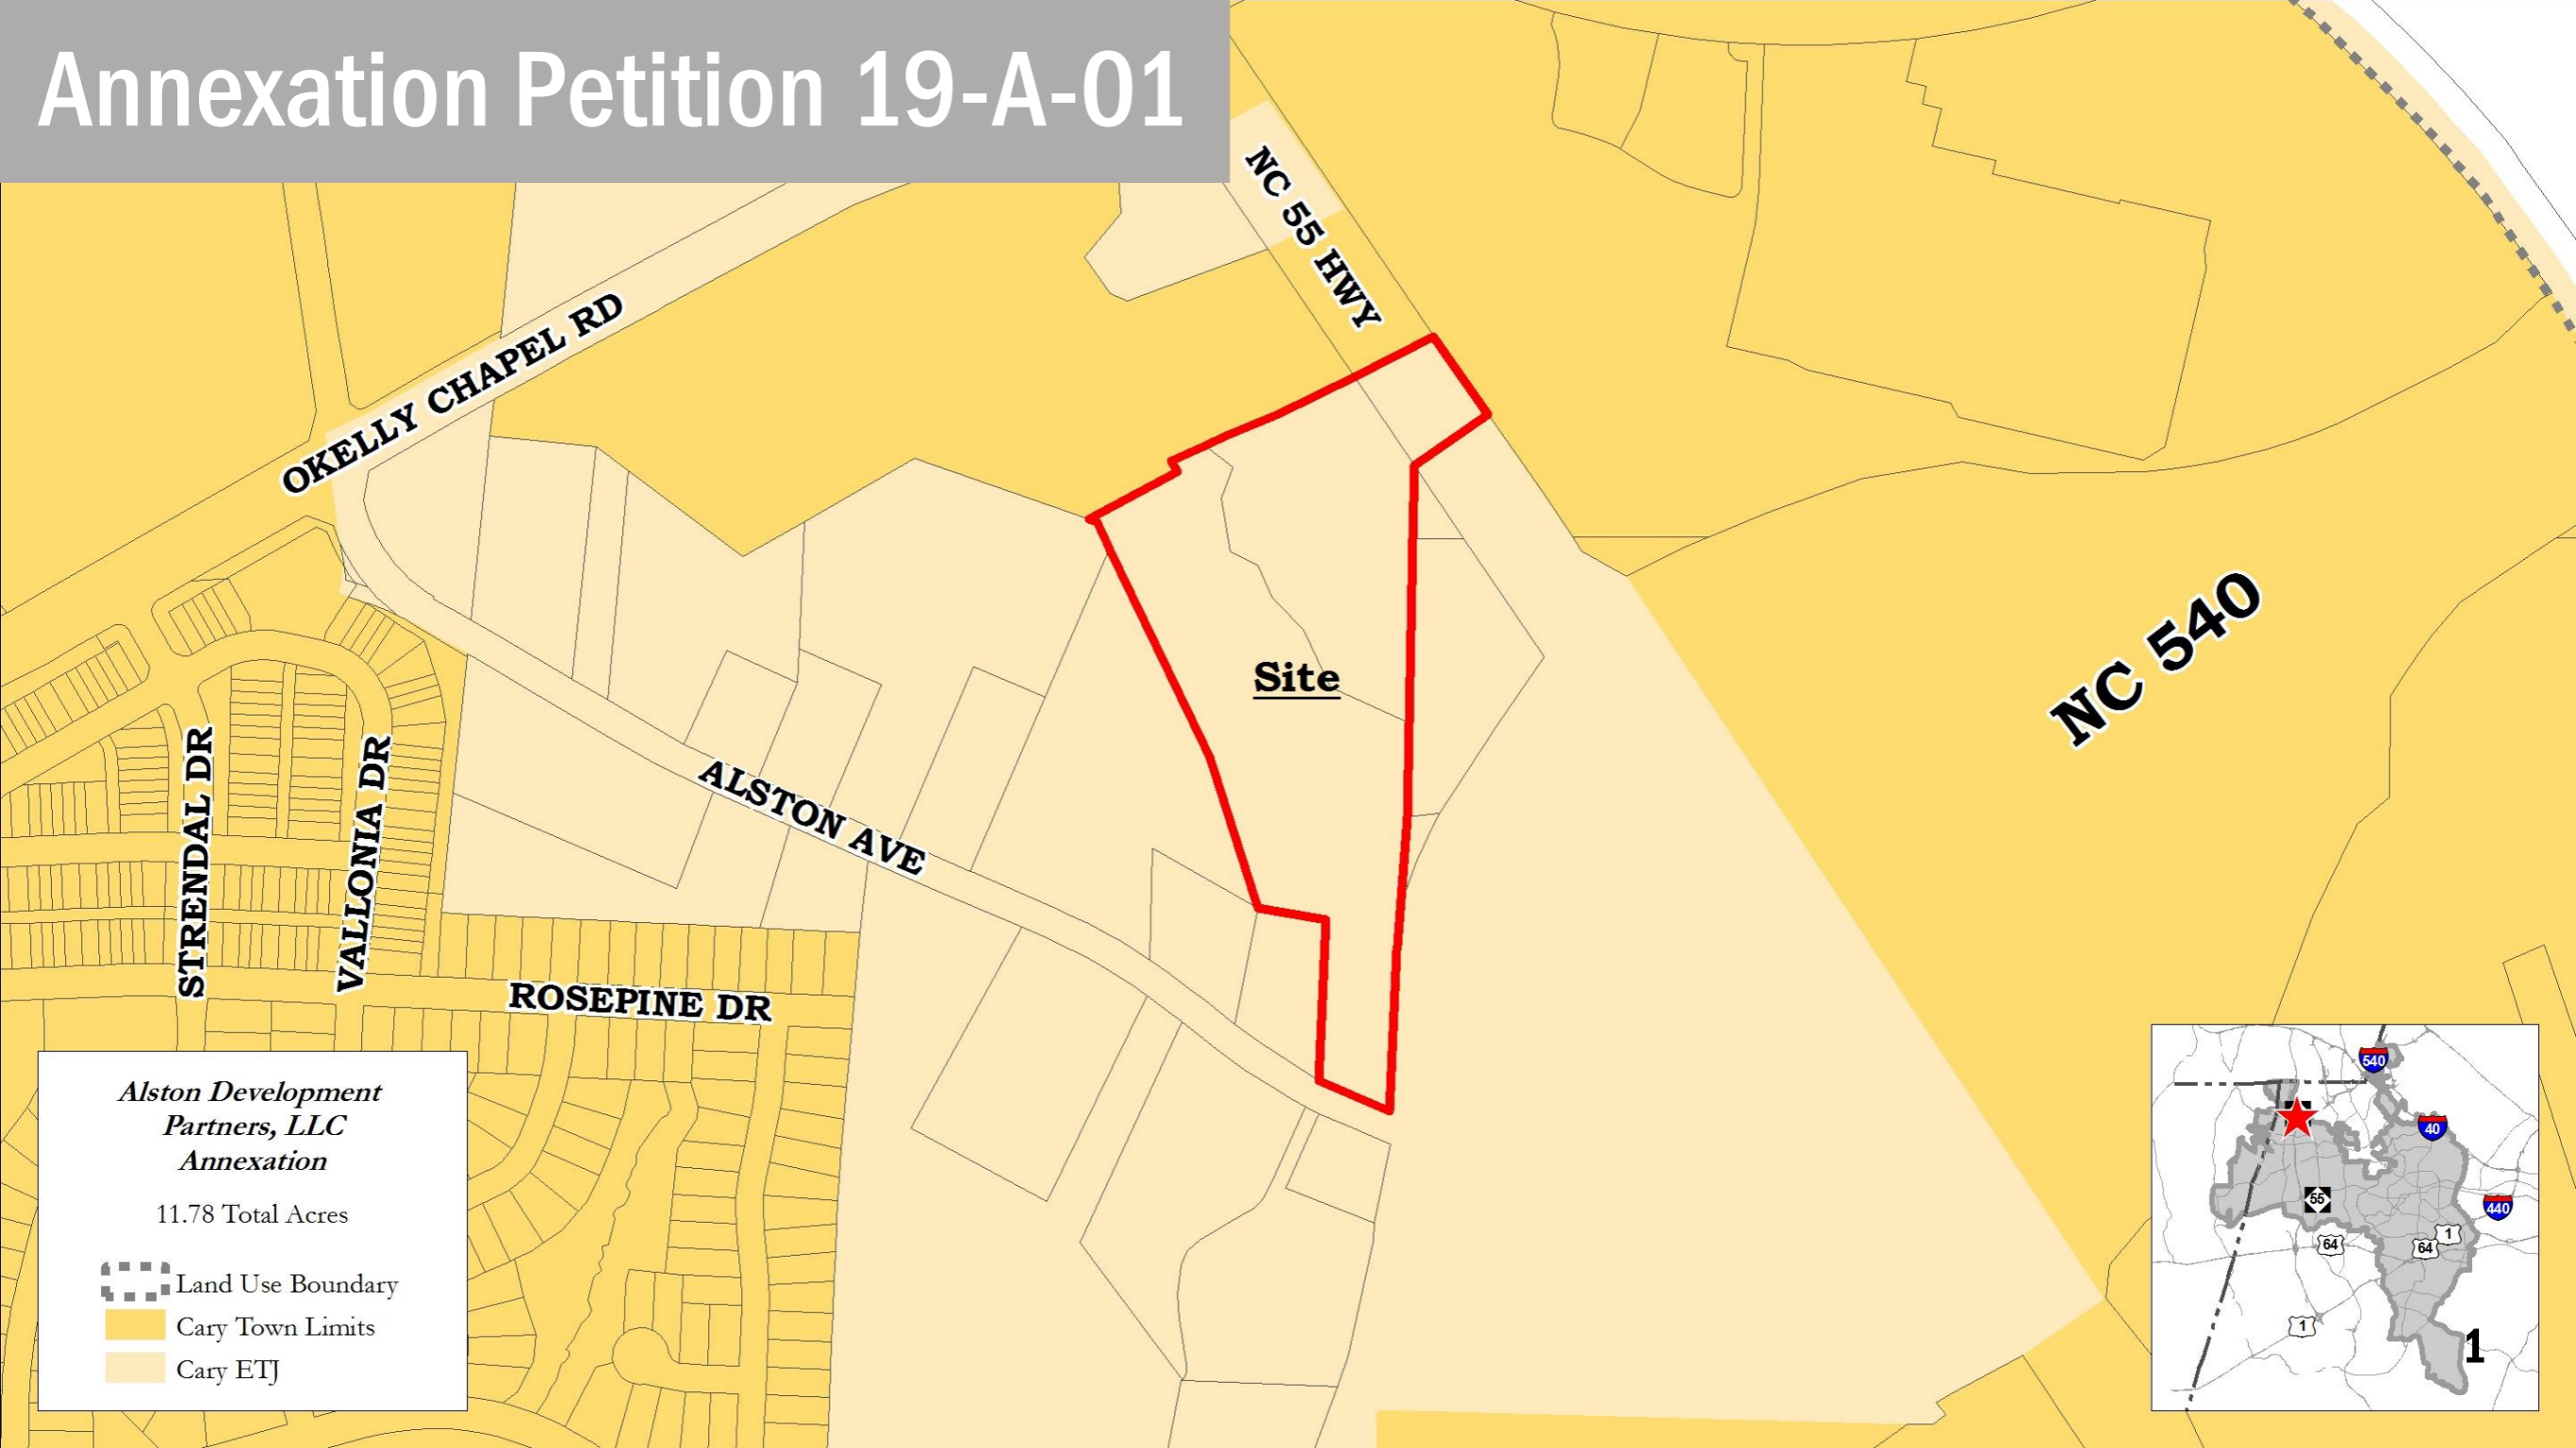

# Annexation Petition 19-A-01

*Alston Development Partners, LLC Annexation*

11.78 Total Acres

- Land Use Boundary
- Cary Town Limits
- Cary ETJ